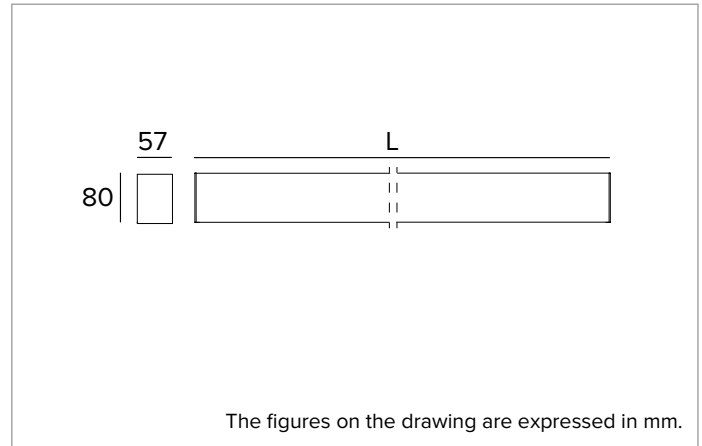

# T020BX940ELDB | LOGICO EASY Stand Alone 57 - OPAL HO

Linear stand alone LED fixture for ceiling mounted or suspension installation. Emergency version

	4000K	H(m)	D(m)	Emax(lx)
	Ra90		111°	
Fixture Power	102W	1	2.90	1278
Source Flux	7732lm	2	5.80	319
Fixture Flux	7732lm	3	8.70	142
Efficacy	76lm/W	4	11.60	80
G0300A	I <sub>max</sub> =190cd/klm	I <sub>max</sub>	1473cd	5
			14.49	51